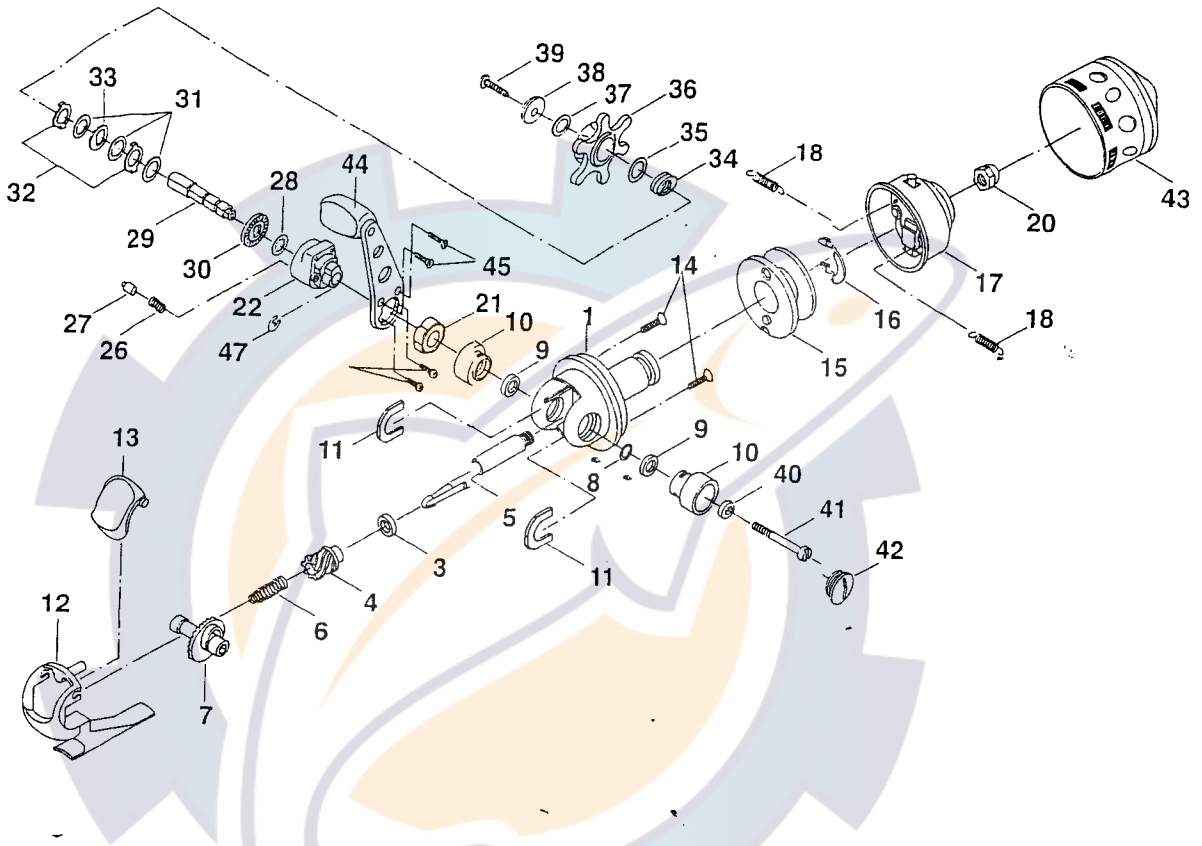

# abumatic 274

## ◆ PARTS LIST

No.	Part Name	Part Number
1	Body	1068000
3	Pinion Bushing	1068253
4	Pinion	1068255
5	Main Shaft	1068256
6	Main Shaft Spring	1068257
7	Drive Gear	51218
8	Drive Gear Washer	51219
9	Drive Gear Bushing	51221
10	Drive Gear Holder	1068248
11	Drive Gear Holder Washer	51226
12	Plastic Foot	1068001
13	Thumb Lever	51228
14	Plastic Foot Screw	1068002
15	Spool	1068003
16	Spool Clip	1068004
17	Pick-Up Housing Assy.	1068005
18	Pick-Up Arm Spring	1068006
20	Pick-Up Housing Nut	1068007
21	One Way Clutch Bearing	51240
22	Crank Arm Holder Assy.	51241
26	Click Piston Spring	51242

No.	Part Name	Part Number
27	Click Piston	51243
28	Front Drag Washer	51244
29	Crank Mtg. Stem	51245
30	Click Ratchet	51246
31	Drag Washer	51247
32	Eared Drag Washer	51248
33	Kayed Drag Washer	51249
34	Drag Spring	51250
35	Drag Spring Washer	1068258
36	Drag Star Assy.	1068008
37	Drag Washer	51254
38	Drag Retainer	51255
39	Drag Screw	51256
40	Crank Mtg. Washer	51257
41	Crank Mtg. Insert	51258
42	Side Cap	51259
43	Front Cone Assy.	1068009
44	Crank Assy.	1068249
45	Crank Arm Screw	51265
46	Crank Arm Screw	51266
47	Crank Mtg. Stem Washer	51267

Please specify reel model and part number when ordering parts.

99